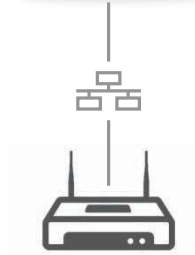

OPERATING PRINCIPLE

RTS Communications
between Connexoon Window RTS and the home's devices.

Ethernet Communications
between the router and the Connexoon Window RTS device.

Remote Control (3G/4G)
Commands sent from the smartphone via the 3G/4G Internet network.