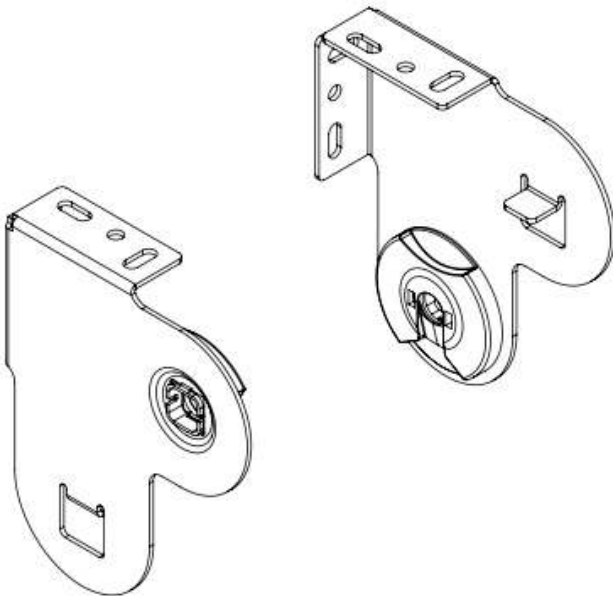

Nomad Blinds

Same Side (122mm X122mm) can be left or right sided

Slimline X (115mm projection 122mm drop) only with top blind right, bottom blind left

Nomad Handicrafts (1985) Pty Ltd

ABN: 14 002 664 280

3 Smidmore St Marrickville NSW 2204