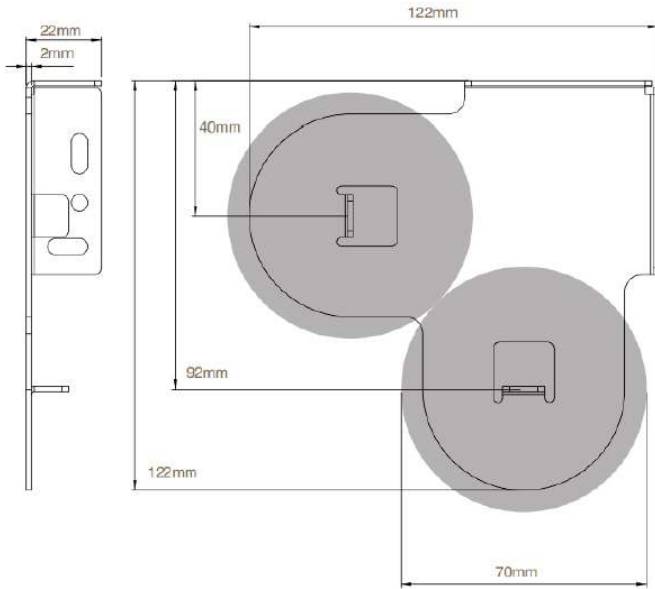

Nomad Blinds

Same Side (122mm X122mm) can be left or right sided

Slimline X (115mm projection 122mm drop) only with top blind right, bottom blind left

Nomad Handicrafts (1985) Pty Ltd

ABN: 14 002 664 280

3 Smidmore St Marrickville NSW 2204