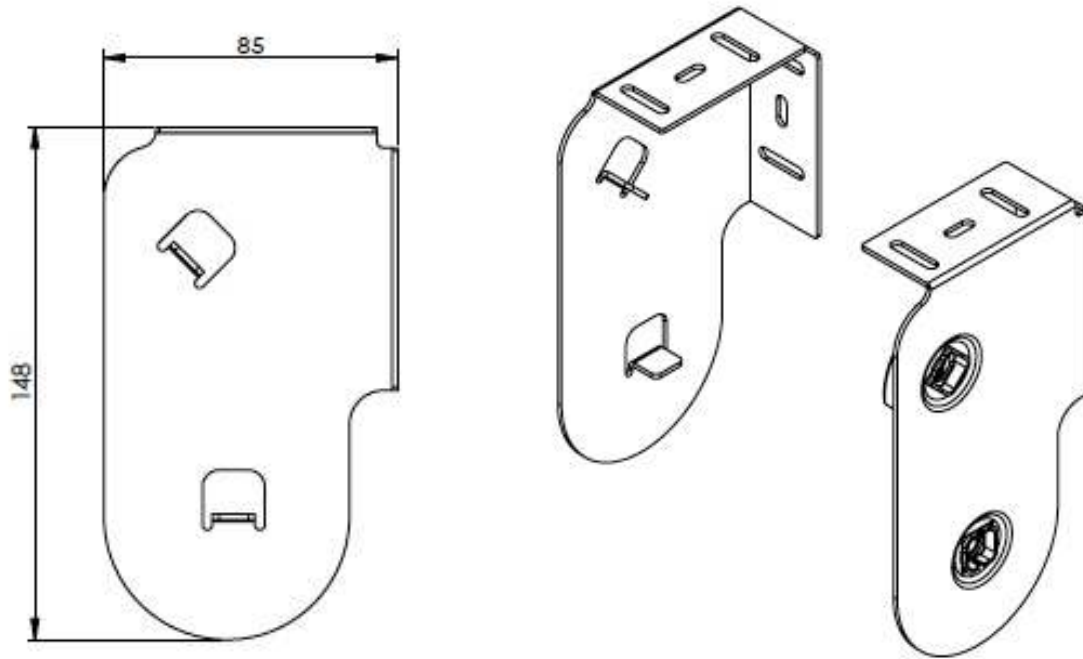

Top Front Left (Top blind front rolled closest to room note on order sheet as **swivel**)

Top Front Right (Top blind front rolled closest to room note on order sheet as **swivel**)