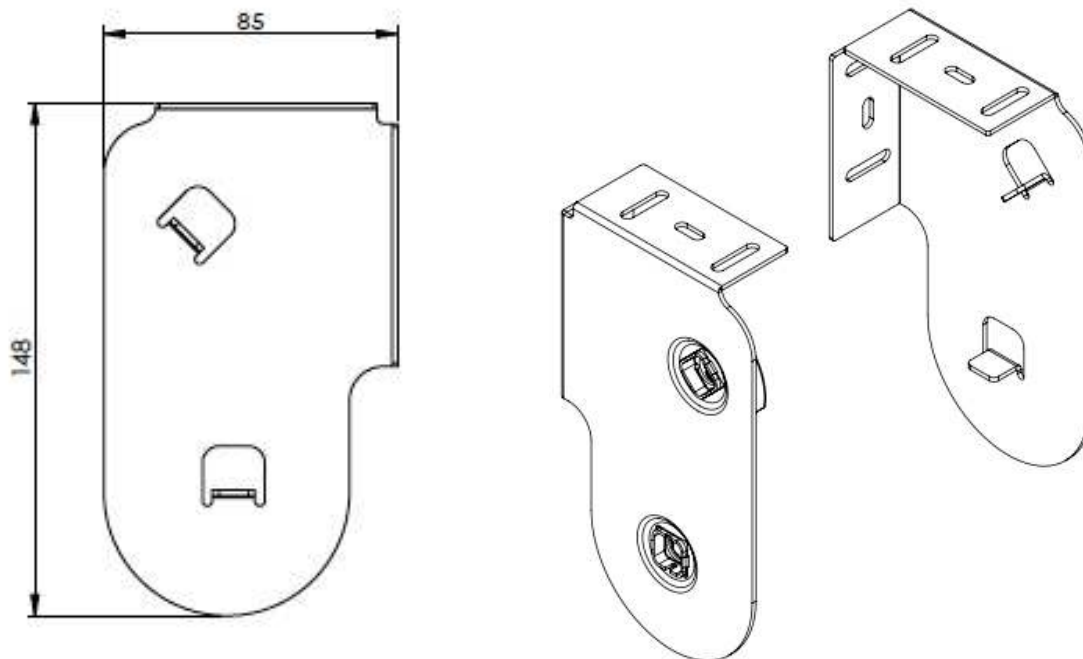

Nomad Handicrafts (1985) PTY LTD

ABN 14 002 664 280
8 Moore St Leichhardt 2040

P: 029692 0066

F: 02 9660 2438

E: enquiries@nomadblinds.com.au

W www.nomadblinds.com.au