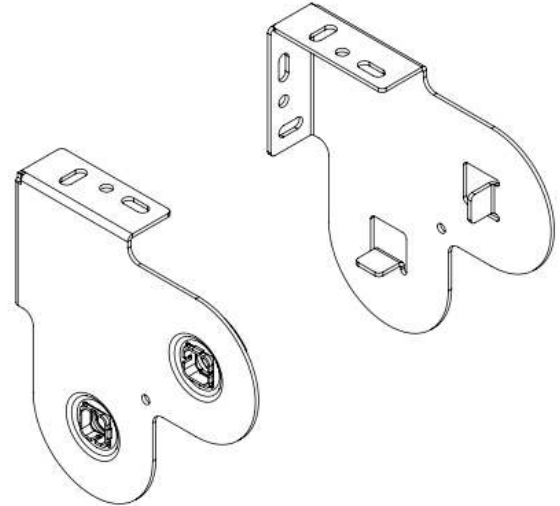

Nomad Blinds

Same Side (122mm X122mm) can be left or right sided

Slimline X (115mm projection 122mm drop) only with top blind right, bottom blind left

Nomad Handicrafts (1985) Pty Ltd

ABN: 14 002 664 280

3 Smidmore St Marrickville NSW 2204