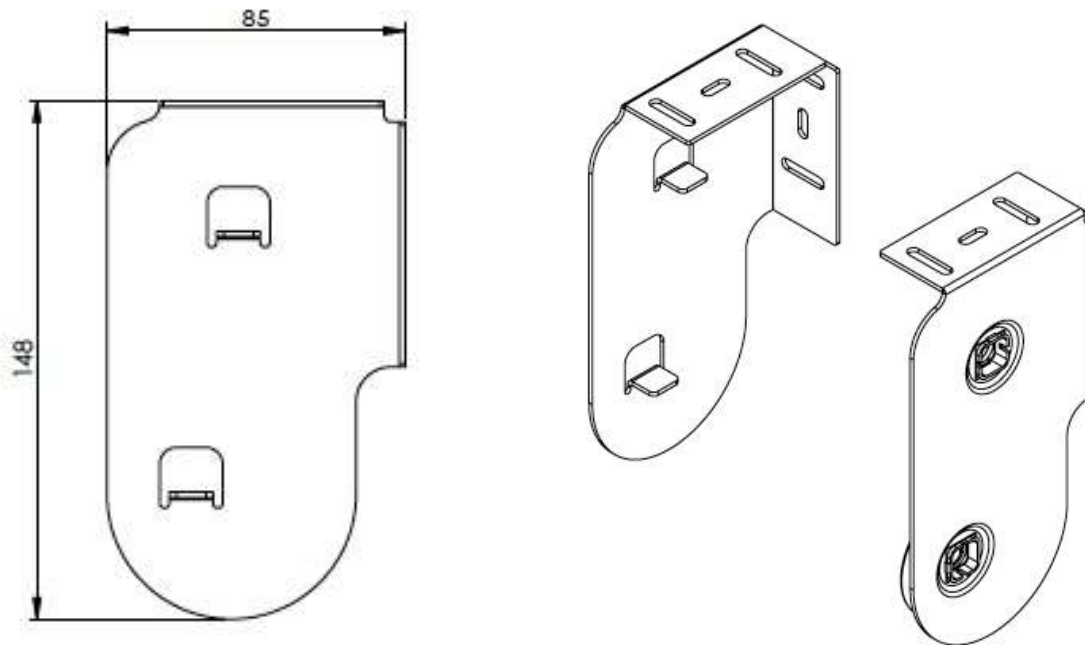

Top Back Left (Top blind Back rolled closest to Glass note on order sheet as **swivel**)

Top Back Right (Top blind Back rolled closest to Glass note on order sheet as **swivel**)