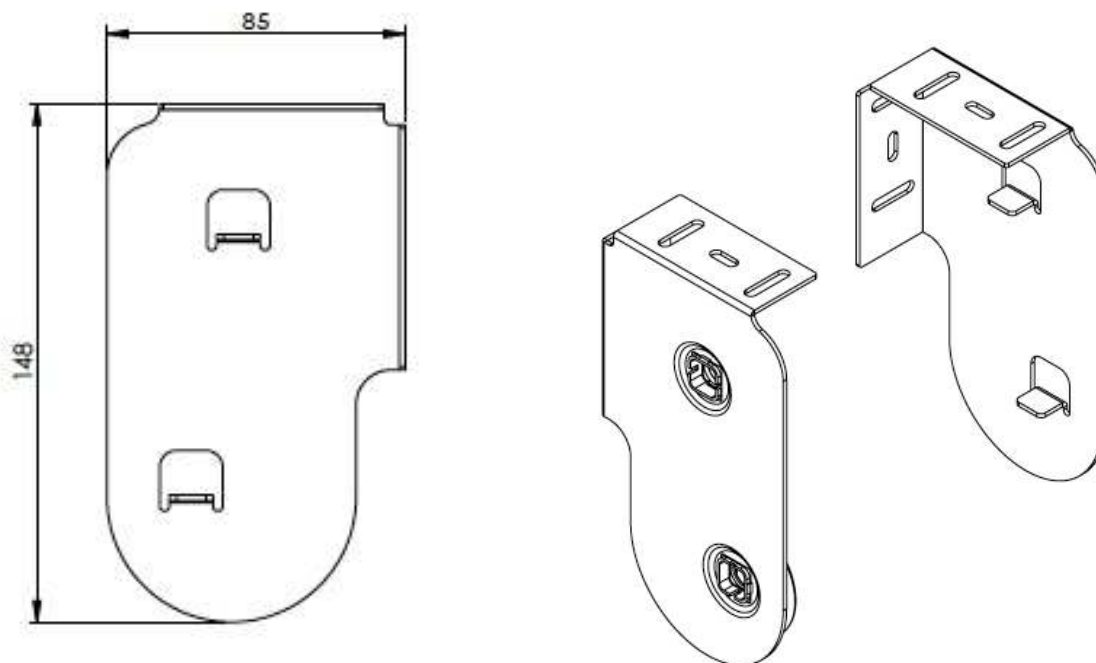

Nomad Handicrafts (1985) PTY LTD

ABN 14 002 664 280
8 Moore St Leichhardt 2040

P: 029692 0066
F: 02 9660 2438
E: enquiries@nomadblinds.com.au
W www.nomadblinds.com.au